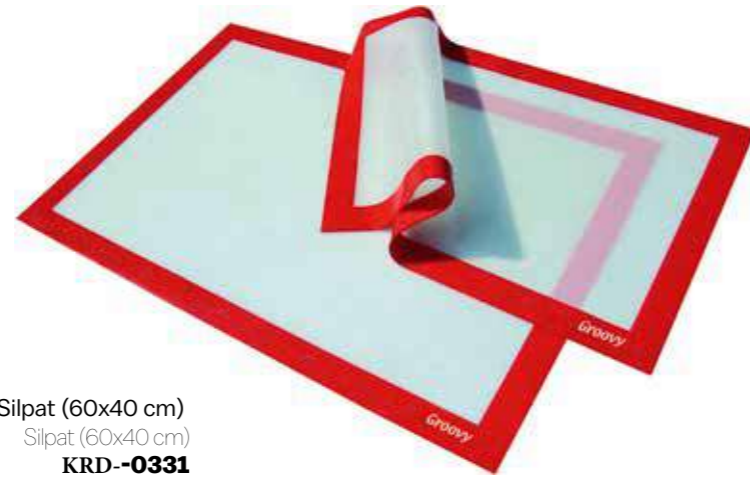

Silikon Eldiven Tekli Siyah  
Silicon Glove Single (BLACK-RED)  
**KRD- - 428**

Silikon Eldiven Tekli Kırmızı  
Silicon Glove Single (BLACK-RED)  
**KRD- - 428**

Silpat (60x40 cm)  
Silpat (60x40 cm)  
**KRD--0331**