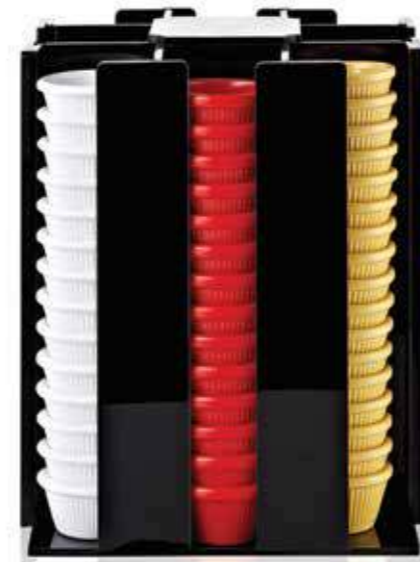

7cm Döner Sosluk Standı
Rotating Sauce Bowl Stand 7cm
KRV - SS - 07
Kapasite 112 Adet
Capacity 112 it.